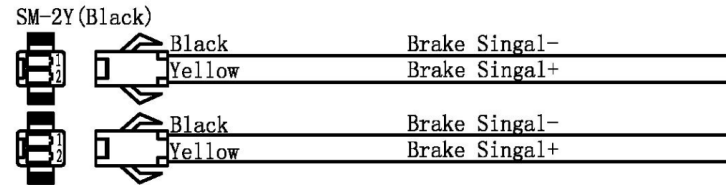

FitBike – Wiring Diagram (Lithium with Display)

Battery Case (Lithium with PAS)

9-core water-proof wire
 Thicker wire: Blue:A, Green:B, Yellow:C.
 Thinner wire: Blue:a, Green:b, Yellow:c.
 Red:5V, Black:GND, White:Speed.