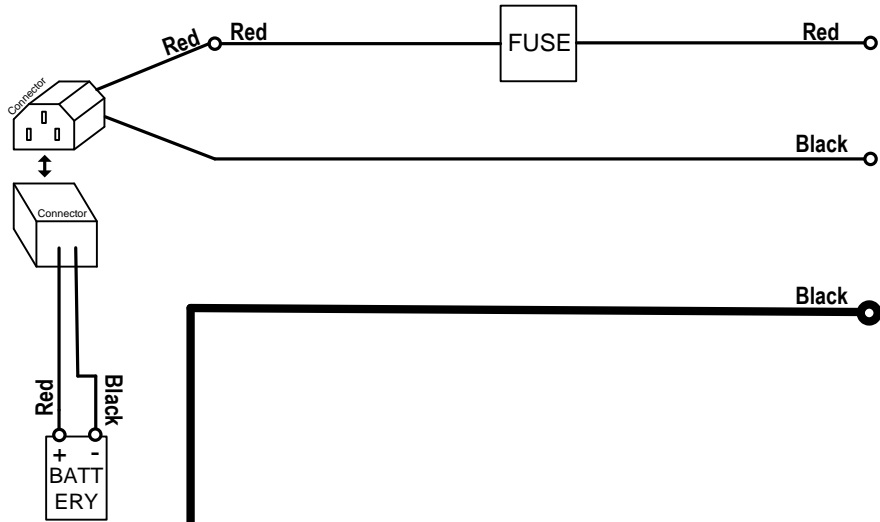

FitBike – Wiring Diagram (Lithium with Display)

Battery Case (Lithium with PAS)

9-core water-proof wire
 Thicker wire: Blue:A, Green:B, Yellow:C.
 Thinner wire: Blue:a, Green:b, Yellow:c.
 Red:5V, Black:GND, White:Speed.

Brushless controller