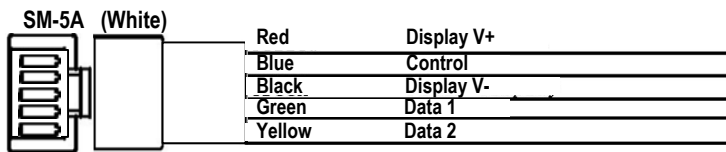

FitBike – Wiring Diagram (Lithium with Display)

Battery Case (Lithium with PAS)

9-core water-proof wire
 Thicker wire: Blue:A, Green:B, Yellow:C.
 Thinner wire: Blue:a, Green:b, Yellow:c.
 Red:5V, Black:GND, White:Speed.