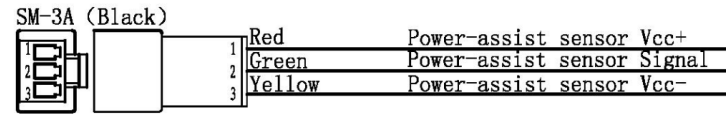

FitBike – Wiring Diagram (Lithium with Display)

Battery Case (Lithium with PAS)

9-core water-proof wire
 Thicker wire: Blue:A, Green:B, Yellow:C.
 Thinner wire: Blue:a, Green:b, Yellow:c.
 Red:5V, Black:GND, White:Speed.