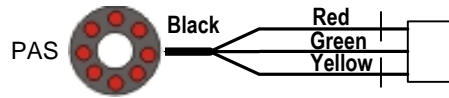

FitBike – Wiring Diagram (Lithium with Display)

Battery Case (Lithium with PAS)

9-core water-proof wire
 Thicker wire: Blue:A, Green:B, Yellow:C.
 Thinner wire: Blue:a, Green:b, Yellow:c.
 Red:5V, Black:GND, White:Speed.