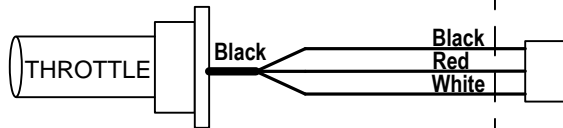

FitBike – Wiring Diagram (Lithium with Display)

Battery Case (Lithium with PAS)

9-core water-proof wire
 Thicker wire: Blue:A, Green:B, Yellow:C.
 Thinner wire: Blue:a, Green:b, Yellow:c.
 Red:5V, Black:GND, White:Speed.