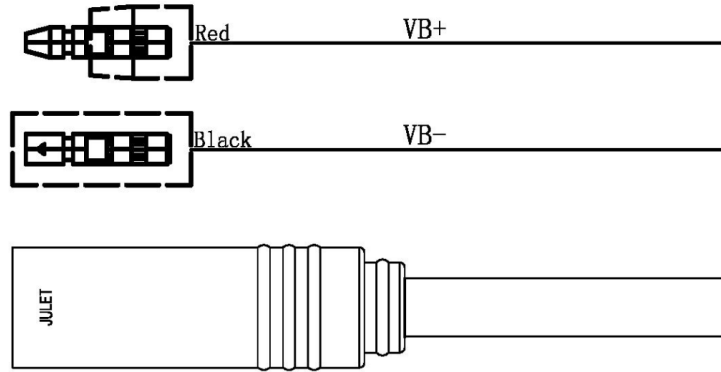

FitBike – Wiring Diagram (Lithium with Display)

Battery Case (Lithium with PAS)

9-core water-proof wire
 Thicker wire: Blue:A, Green:B, Yellow:C.
 Thinner wire: Blue:a, Green:b, Yellow:c.
 Red:5V, Black:GND, White:Speed.

Brushless controller