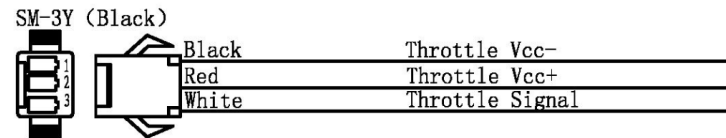

FitBike – Wiring Diagram (Lithium with Display)

Battery Case (Lithium with PAS)

9-core water-proof wire
 Thicker wire: Blue:A, Green:B, Yellow:C.
 Thinner wire: Blue:a, Green:b, Yellow:c.
 Red:5V, Black:GND, White:Speed.