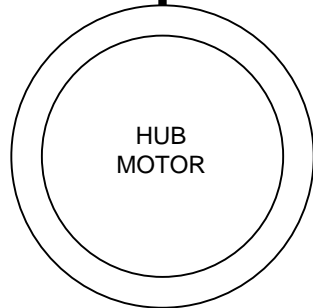

FitBike – Wiring Diagram (Lithium)

Battery Case (Lithium)

9-core water-proof wire

Thicker wire: Blue:A, Green:B, Yellow:C.

Thinner wire: Blue:a, Green:b, Yellow:c.

Red:5V, Black:GND, White:Speed.

SM-3A (Black)