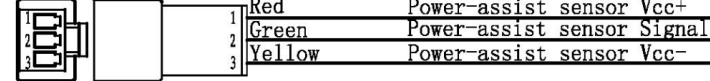

FitBike – Wiring Diagram (Lithium)

Battery Case (Lithium)

9-core water-proof wire

Thicker wire: Blue:A, Green:B, Yellow:C.

Thinner wire: Blue:a, Green:b, Yellow:c.

Red:5V, Black:GND, White:Speed.

SM-3A (Black)