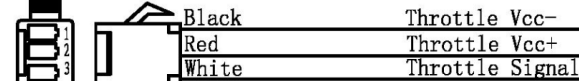

SM-3Y (Black)