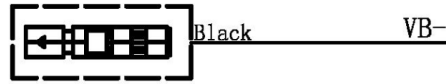

FitBike – Wiring Diagram (Lithium)

Battery Case (Lithium)

9-core water-proof wire

Thicker wire: Blue:A, Green:B, Yellow:C.

Thinner wire: Blue:a, Green:b, Yellow:c.

Red:5V, Black:GND, White:Speed.

SM-3A (Black)