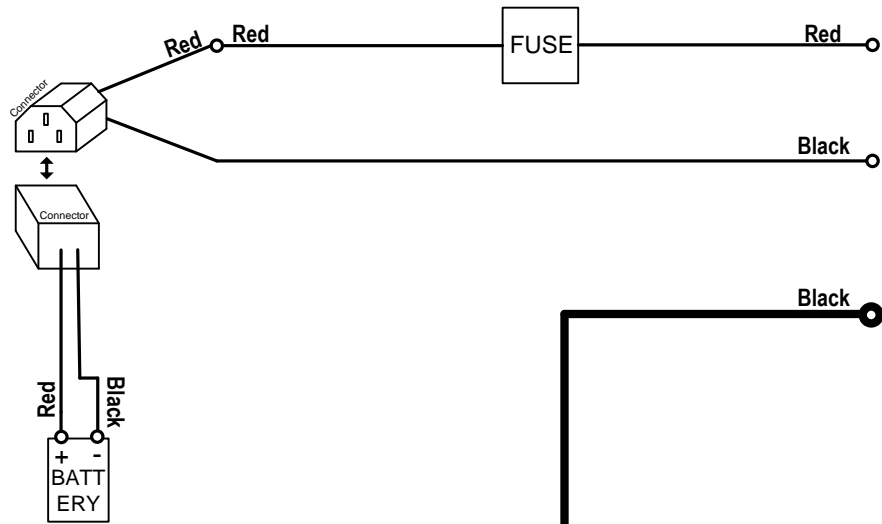

FitBike – Wiring Diagram (Lithium)

Battery Case (Lithium)

9-core water-proof wire

Thicker wire: Blue:A, Green:B, Yellow:C.

Thinner wire: Blue:a, Green:b, Yellow:c.

Red:5V, Black:GND, White:Speed.

SM-3A (Black)

SM-2Y (Black)

SM-2Y (Black)

SM-3Y (Black)

SM-3A (Black)

KT24ZWS-XFC08F
 KT36ZWS-XFC08F
 KT48ZWS-XFC08F

Brushless controller