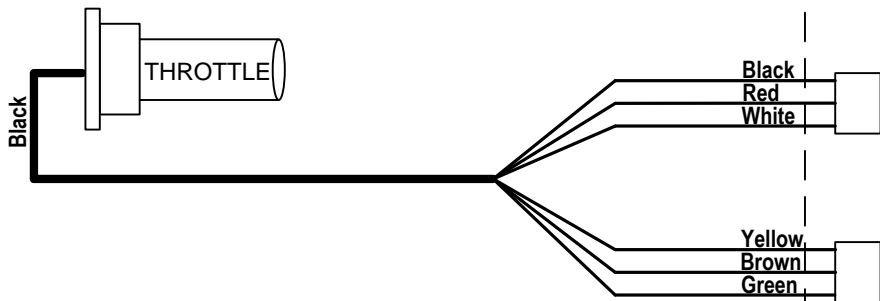

FitBike – Wiring Diagram (Lithium)

Battery Case (Lithium)

9-core water-proof wire

Thicker wire: Blue:A, Green:B, Yellow:C.

Thinner wire: Blue:a, Green:b, Yellow:c.

Red:5V, Black:GND, White:Speed.

SM-3A (Black)

SM-2Y (Black)

SM-2Y (Black)

SM-3Y (Black)

SM-3A (Black)

KT24ZWS-XFC08F
 KT36ZWS-XFC08F
 KT48ZWS-XFC08F

Brushless controller