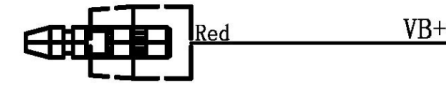

FitBike – Wiring Diagram (Lithium)

Battery Case (Lithium)

9-core water-proof wire

Thicker wire: Blue:A, Green:B, Yellow:C.

Thinner wire: Blue:a, Green:b, Yellow:c.

Red:5V, Black:GND, White:Speed.

SM-3A (Black)